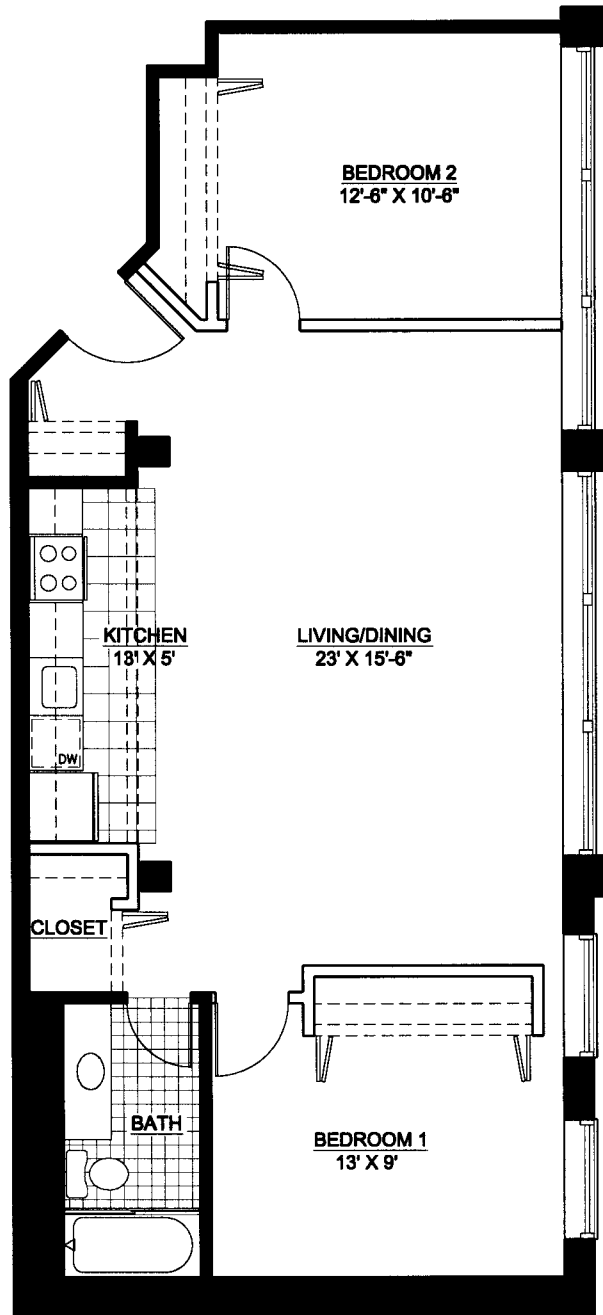

RIVER WEST LOFTS

units

105, 205, 305
two bedroom
1050 sq.ft.
(unit areas may vary)