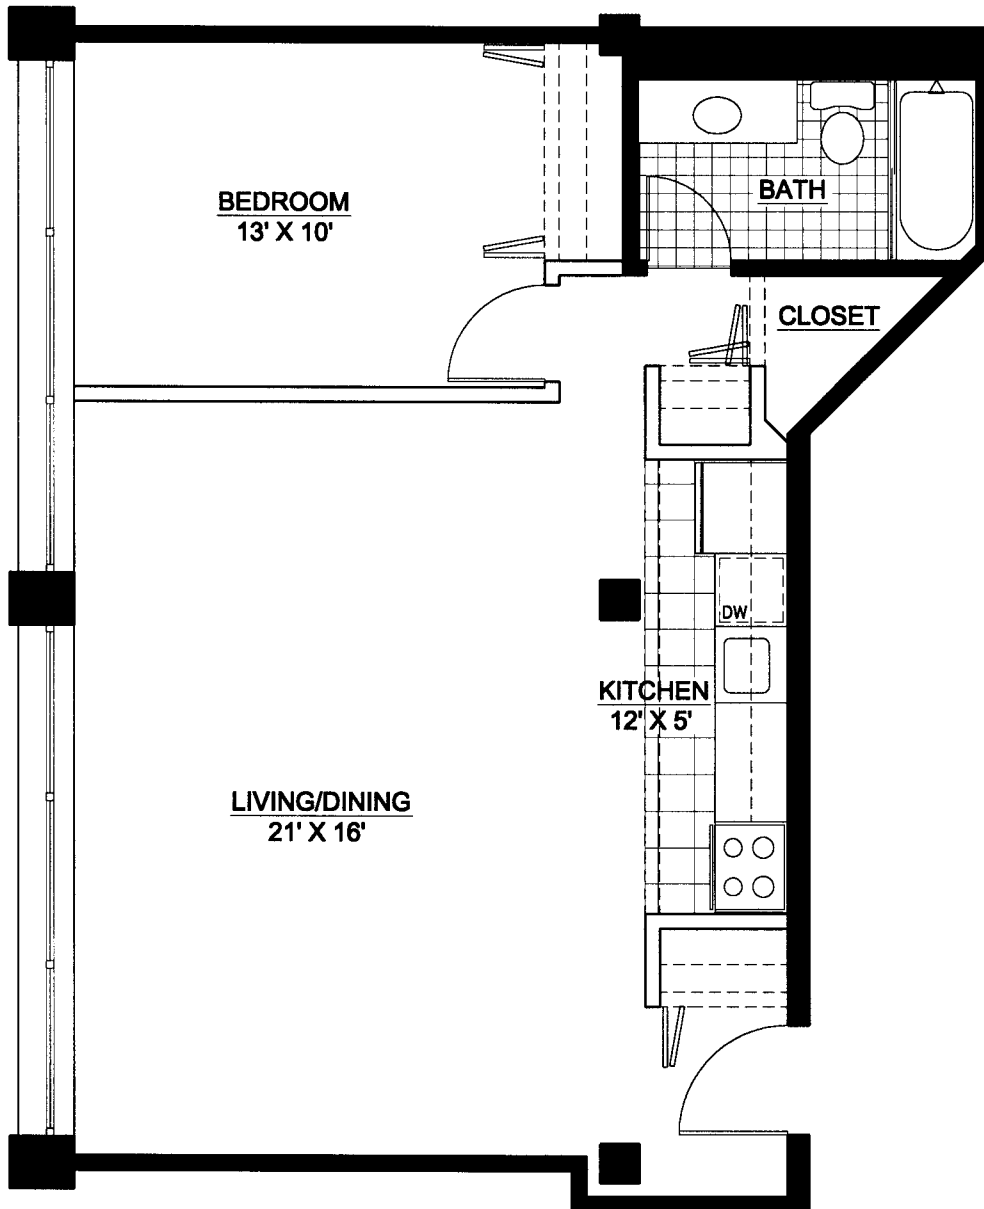

RIVER WEST LOFTS

units

110, 210, 310

reverse unit plans:

213, 313

one bedroom

850 sq.ft.

(unit areas may vary)