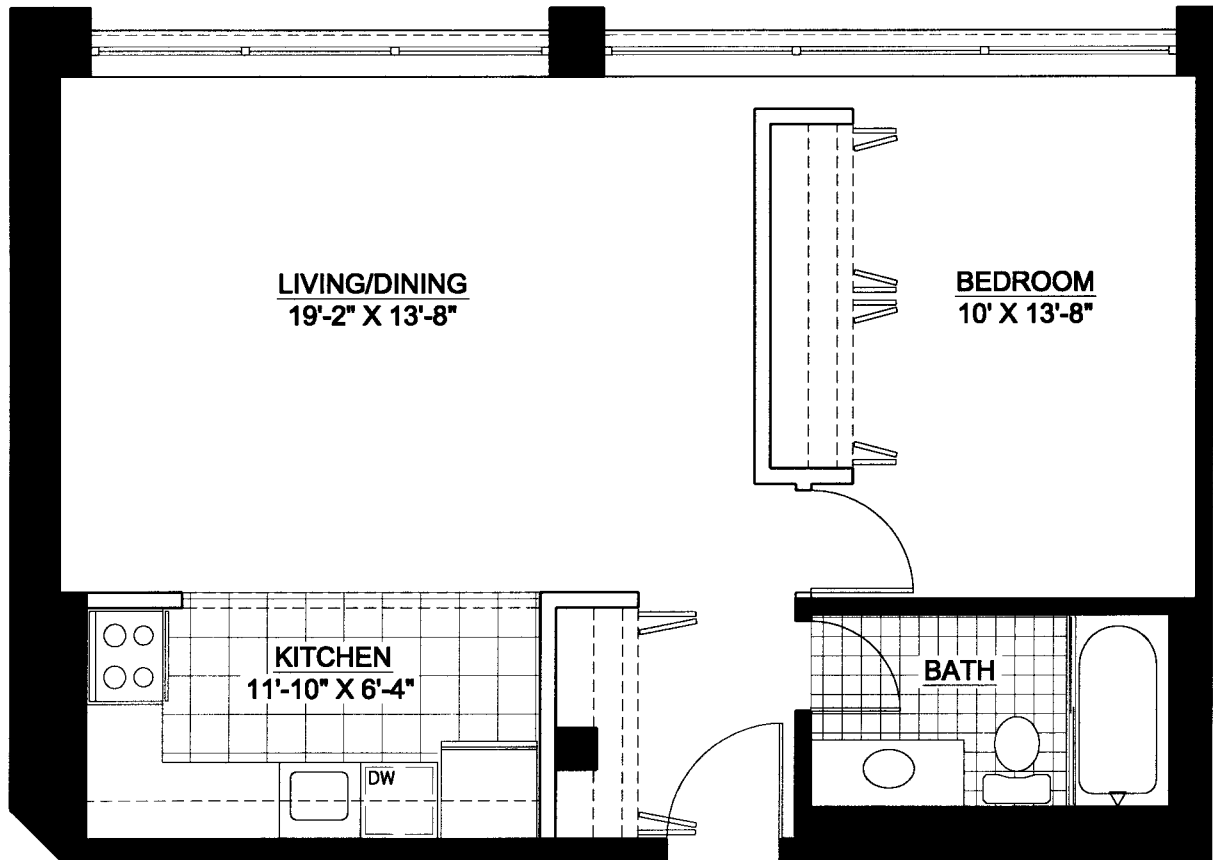

RIVER WEST LOFTS

**units**

**219, 319**

**one bedroom**

750 sq.ft.

(unit areas may vary)