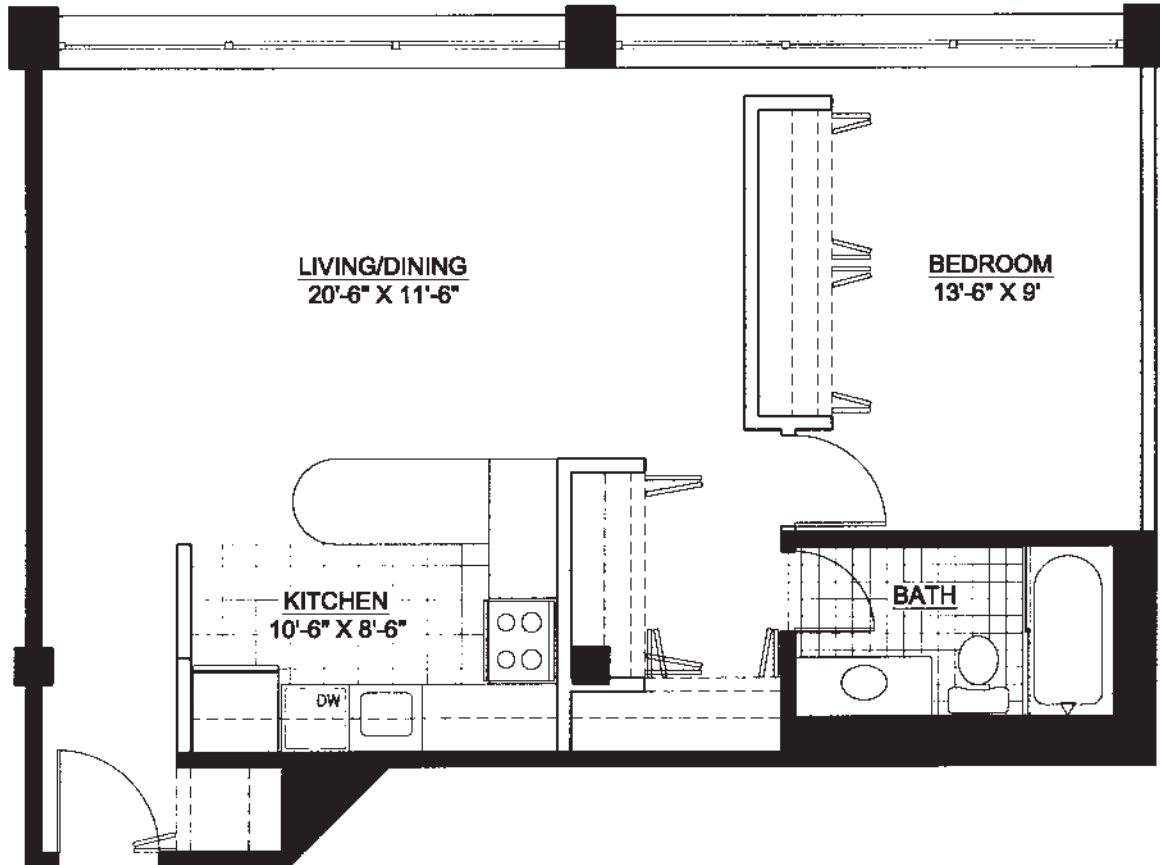

RIVER WEST LOFTS

# units

223, 323

reverse unit plans:

221, 321

one bedroom

850 sq.ft.

(unit areas may vary)