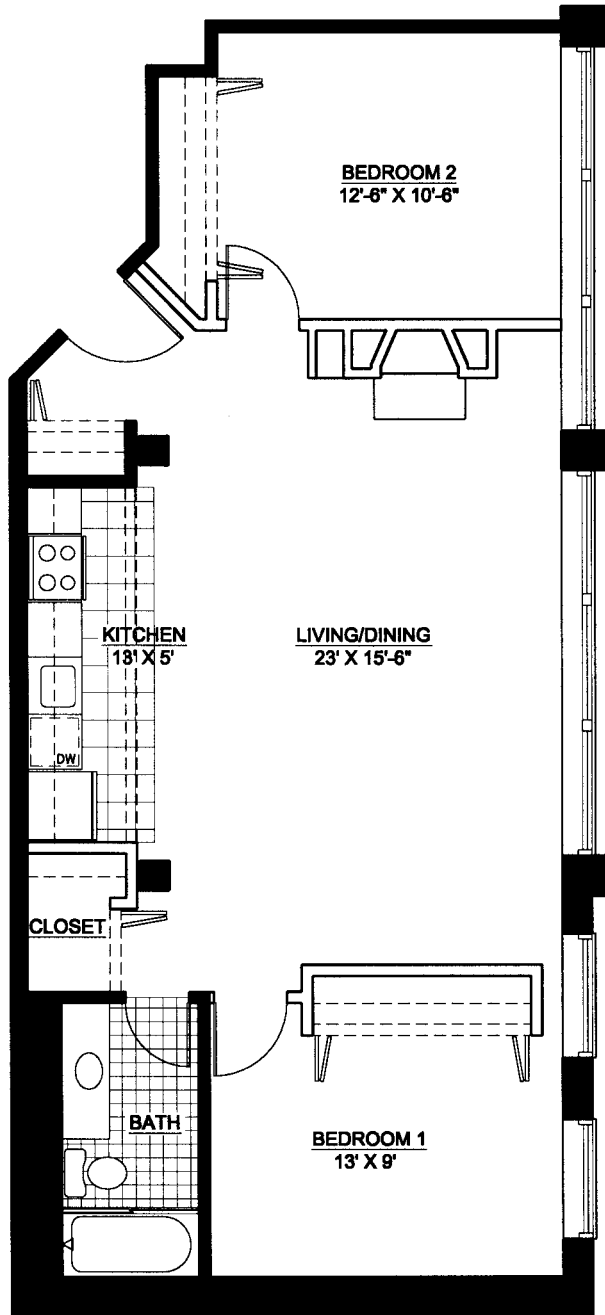

RIVER WEST LOFTS

**units**  
405, 505, 605  
two bedroom  
1050 sq.ft.  
(unit areas may vary)