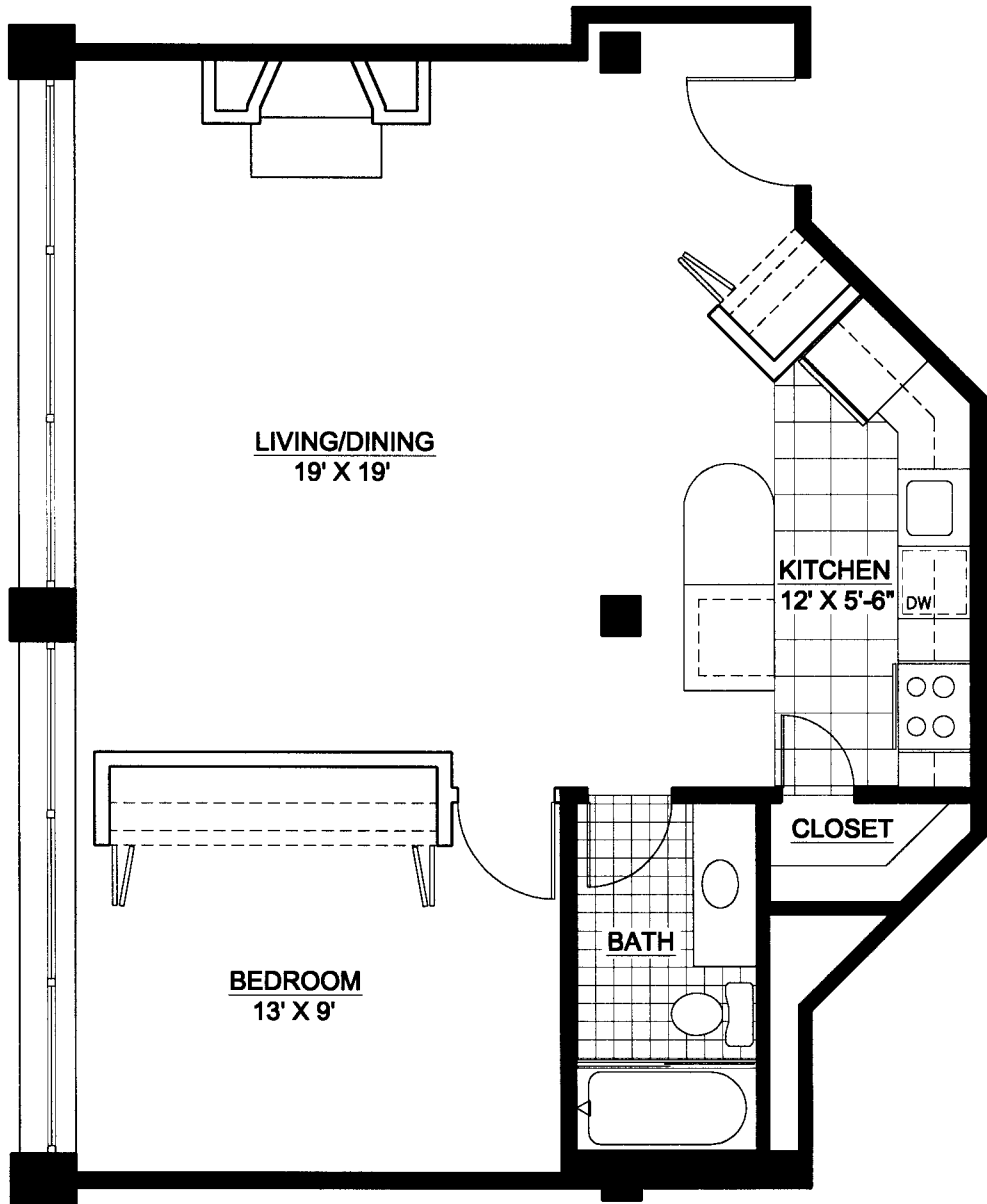

RIVER WEST LOFTS

units

406, 506, 606

one bedroom

850 sq.ft.

(unit areas may vary)