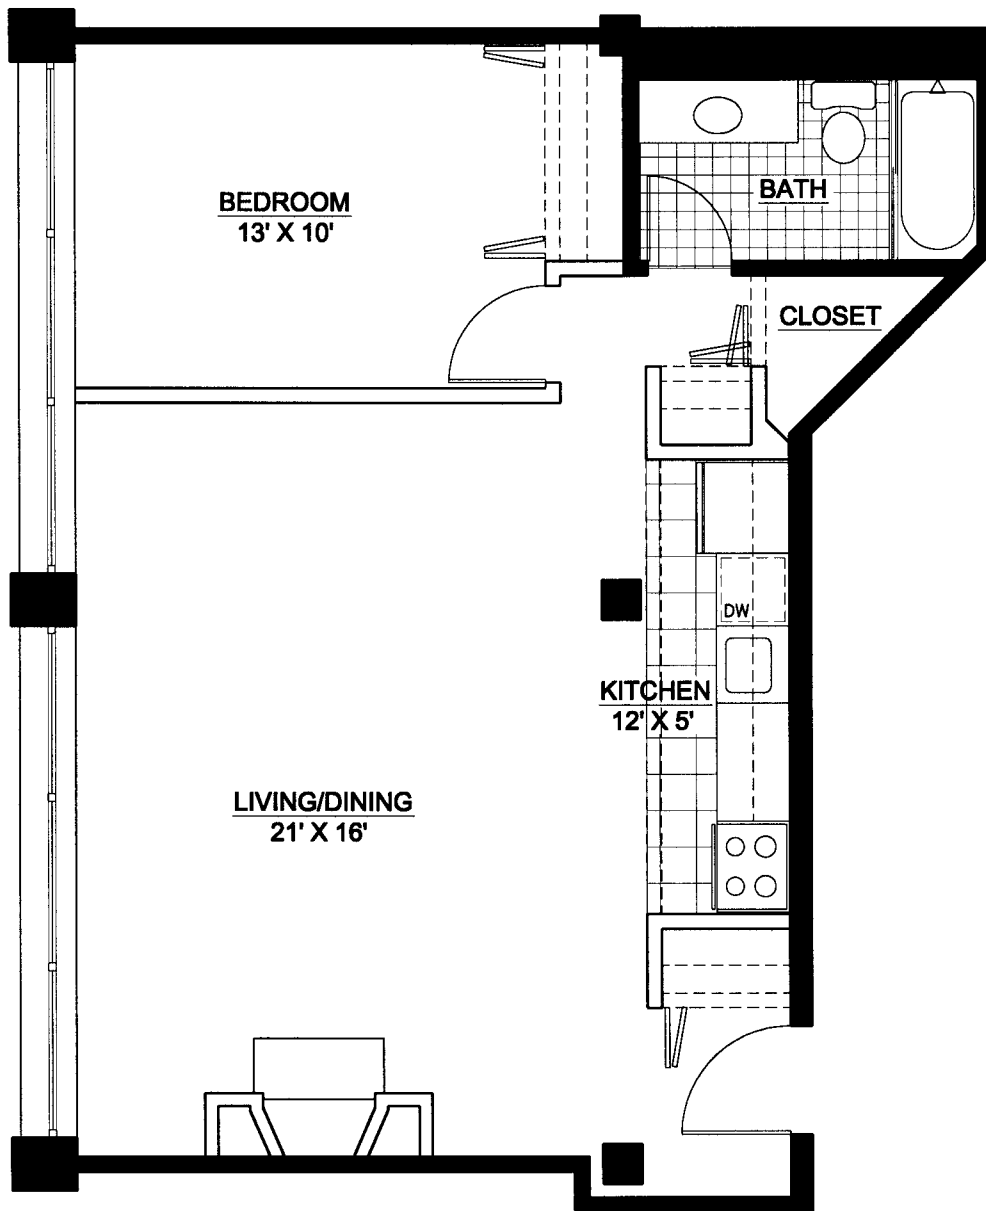

RIVER WEST LOFTS

units

410, 510, 610
reverse unit plans:
413, 513, 613
one bedroom
850 sq.ft.
(unit areas may vary)