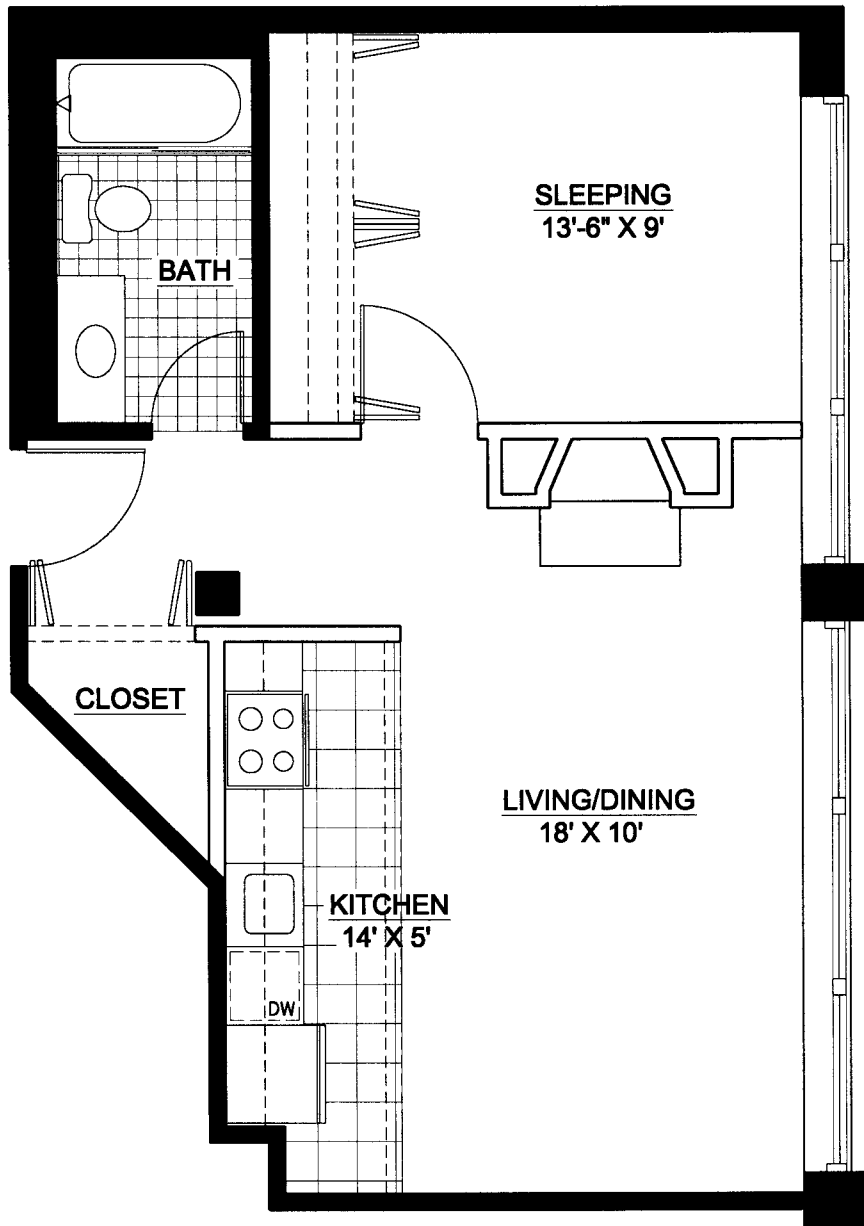

RIVER WEST LOFTS

units

412, 512, 612
convertible
680 sq. ft.
(unit areas may vary)