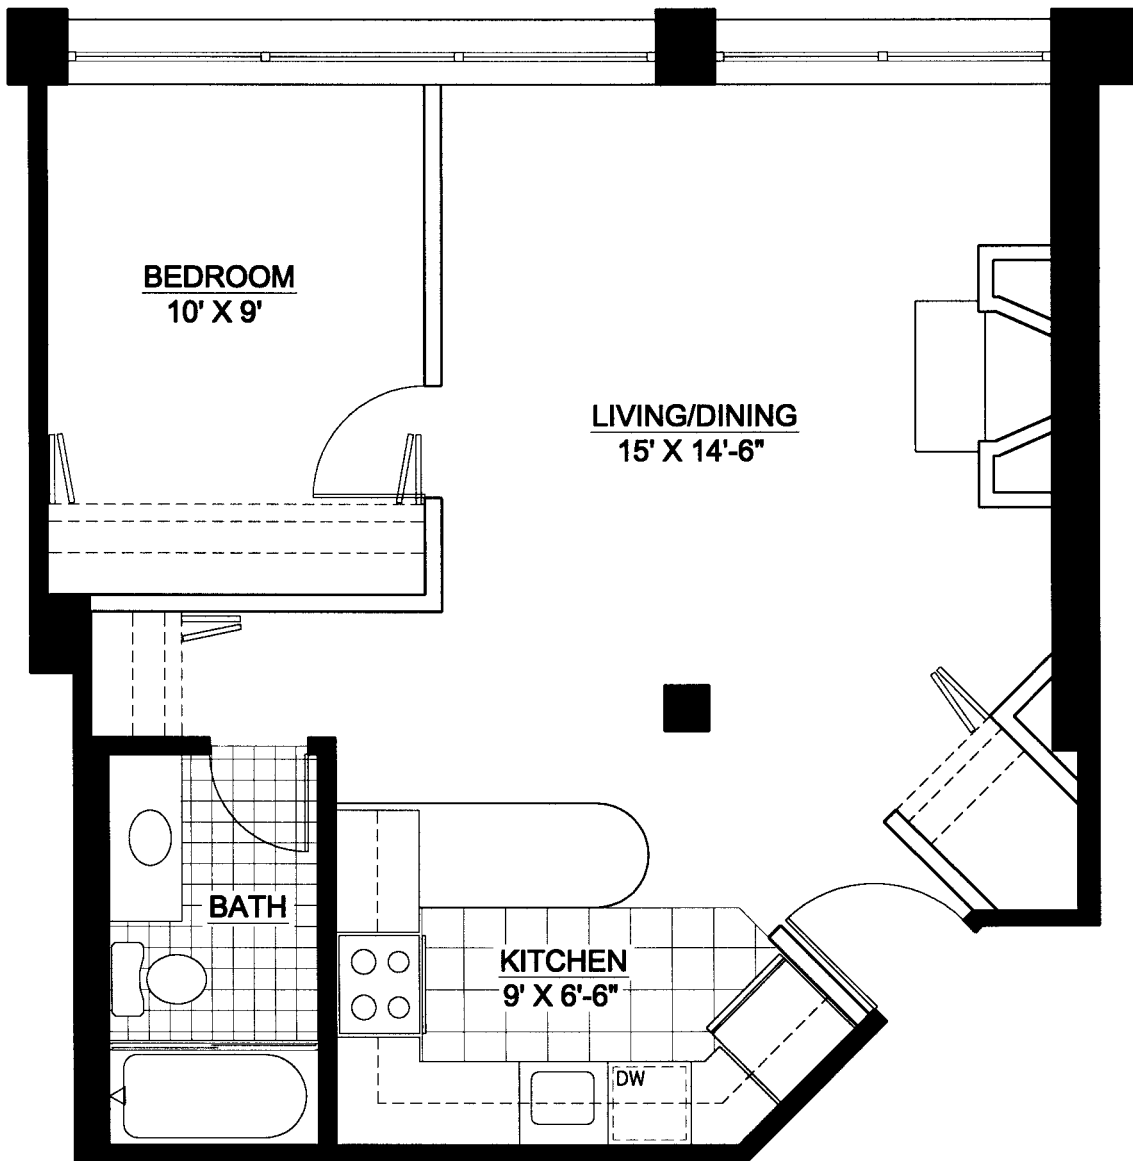

RIVER WEST LOFTS

units

418, 518, 618
one bedroom
750 sq.ft.
(unit areas may vary)