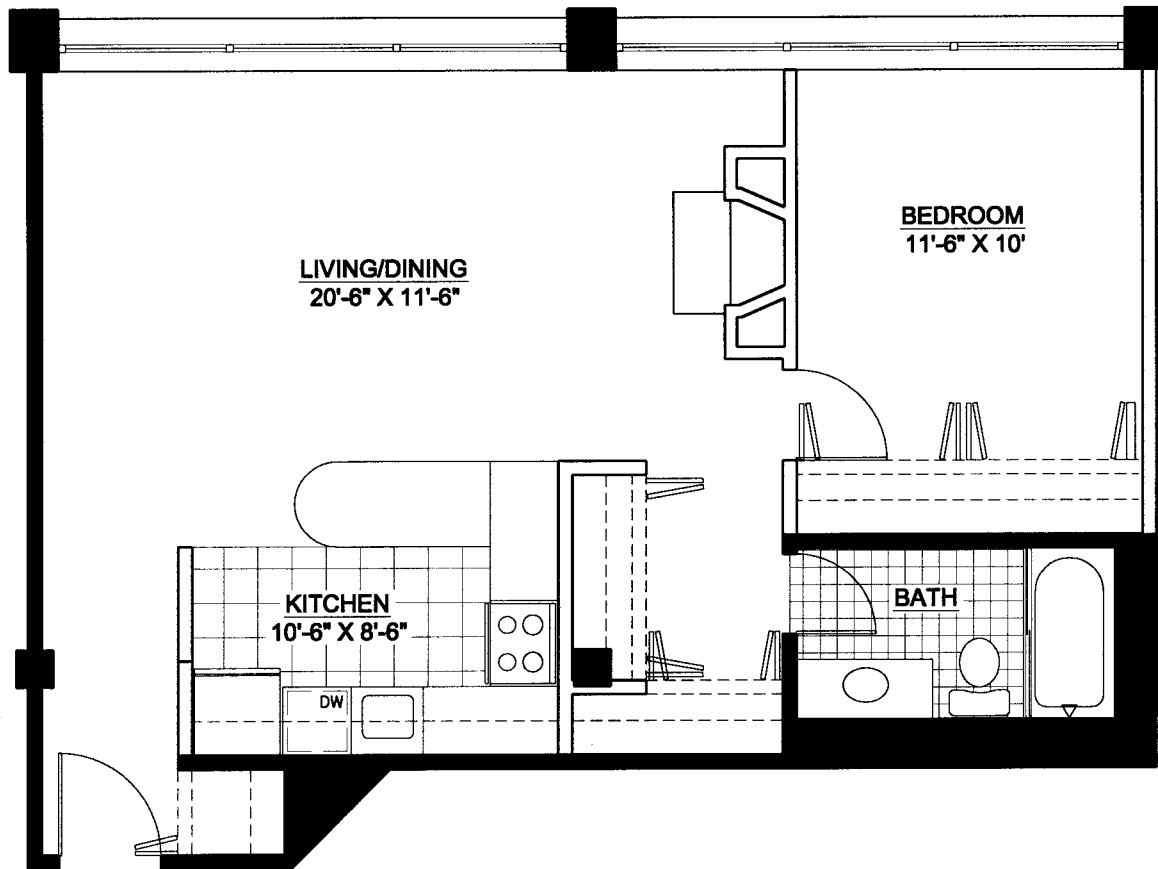

RIVER WEST LOFTS

units

423, 523, 623

reverse unit plans:

421, 521, 621

one bedroom

850 sq.ft.

(unit areas may vary)